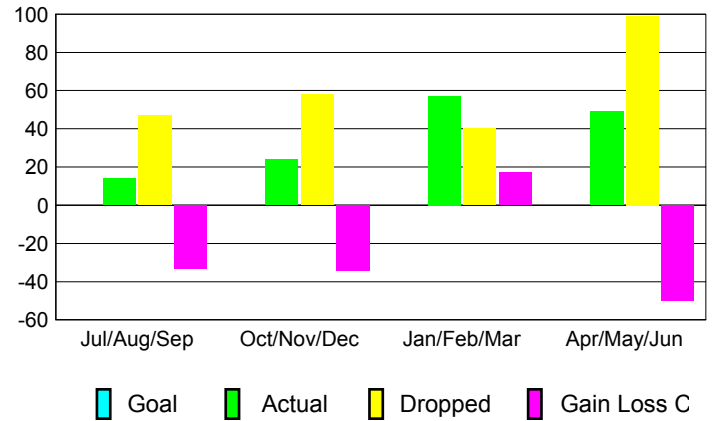

GMT: **DOMENICO MESSINA**

Location: **ITALY**

GMT CA: **4**

**CLUBS**

Month	New Club Goal	Actual New Clubs	Actual Dropped Clubs	Gain/Loss of Clubs
<b>2012-2013</b>				
Jul/Aug/Sep		0	1	-1
Oct/Nov/Dec		0	0	0
Jan/Feb/Mar		0	0	0
Apr/May/Jun		1	1	0
<b>Totals</b>		<b>1</b>	<b>2</b>	<b>-1</b>

**Club Results 2012-2013**  
Goal, New, Dropped, Gain/Loss

**YTD Status Quo Clubs 2012-2013**

Status Quo Clubs Compared to Status Quo Members

**Club Gain/Loss 2012-2013**

**MEMBERSHIP**

Month	Net Memb Goal	Actual New Memb	Actual Dropped Memb	Gain/Loss of Memb
<b>2012-2013</b>				
Jul/Aug/Sep		14	47	-33
Oct/Nov/Dec		24	58	-34
Jan/Feb/Mar		57	40	17
Apr/May/Jun		49	99	-50
<b>Totals</b>		<b>144</b>	<b>244</b>	<b>-100</b>

**Membership Results 2012-2013**  
Goal, New, Dropped, Gain/Loss

**Gender Comparison 2012-2013**

**Membership Gain/Loss 2012-2013**