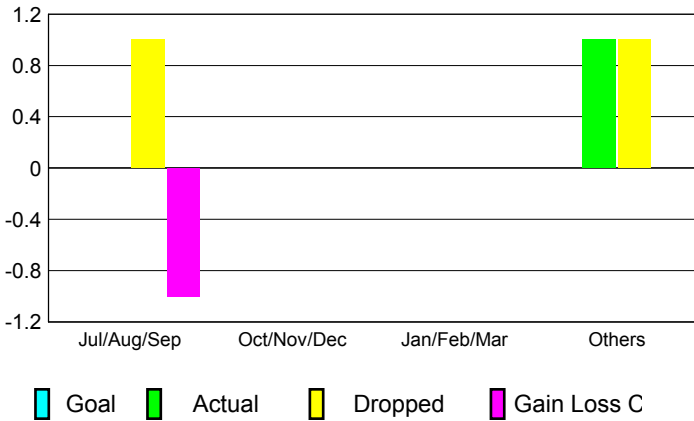

GMT: **DOMENICO MESSINA**

Location: **ITALY**

GMT CA: **4**

**CLUBS**

Month	New Club Goal	Actual New Clubs	Actual Dropped Clubs	Gain/Loss of Clubs
<b>2012-2013</b>				
Jul/Aug/Sep		0	1	-1
Oct/Nov/Dec		0	0	0
Jan/Feb/Mar		0	0	0
Apr/May/Jun		1	1	0
<b>Totals</b>		<b>1</b>	<b>2</b>	<b>-1</b>

**Club Results 2012-2013**  
Goal, New, Dropped, Gain/Loss

**YTD Status Quo Clubs 2012-2013**

Status Quo Clubs Compared to Status Quo Members

**Club Gain/Loss 2012-2013**

**MEMBERSHIP**

Month	Net Memb Goal	Actual New Memb	Actual Dropped Memb	Gain/Loss of Memb
<b>2012-2013</b>				
Jul/Aug/Sep		14	47	-33
Oct/Nov/Dec		24	58	-34
Jan/Feb/Mar		57	40	17
Apr/May/Jun		49	99	-50
<b>Totals</b>		<b>144</b>	<b>244</b>	<b>-100</b>